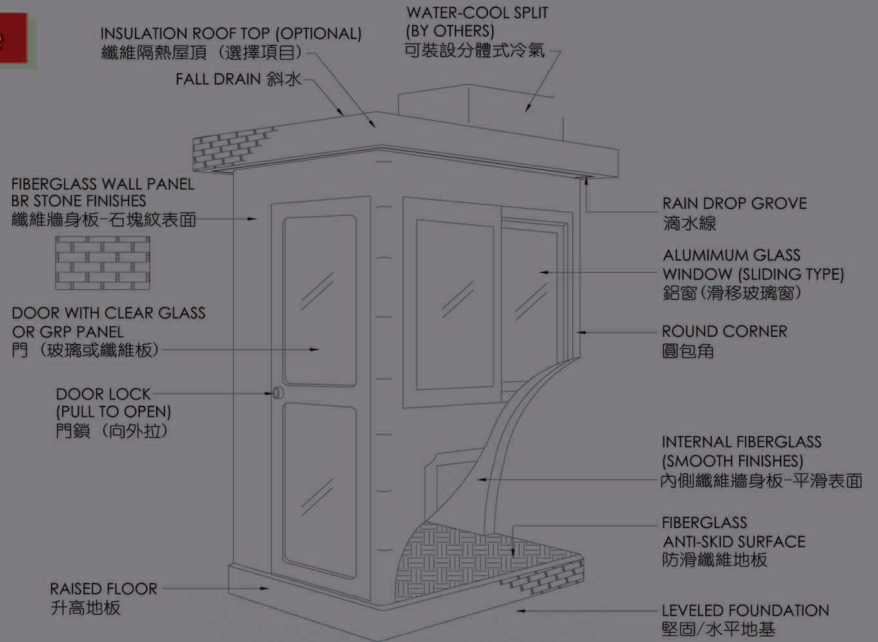

Fiberglass Module House

KSM/3

STANDARD DIMENSIONS FOR COMBINE MODULE HOUSE

Model No.	Overall Dimensions
KSM/1	3090mm x 3090mm x 2470mm(H)
KSM/2	3090mm x 3090mm x 2470mm(H)
KSM/3	2176mm x 1760mm x 2430mm(H)
KSM/4	1760mm x 1430mm x 2430mm(H)

WHY CHOOSING SUNYARDS MODULE HOUSE?

為什麼選擇成業的組合屋?

SUNYARDS MODULE HOUSE PROVIDE RENOVATION-FREE FINISHED SURFACE ON THE EXTERIOR AND INTERIOR!
與別不同的是,成業纖維組合屋是用雙重夾芯板設計,內裡無需額外裝修,內外一樣美觀,更方便清潔。